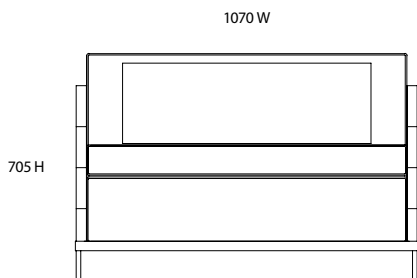

TONIC

Furniture and interior design

HG

Armchair
Code A 012

Dimensions (mm)
1070 W
875 D
705 H

Materials
Upholstered
Solid timber frame
Solid Oxidised Brass Base

Cleaning and care
As most products are available in a range of finishing options, please request specific care instructions from the showroom, depending on your choice of finish.