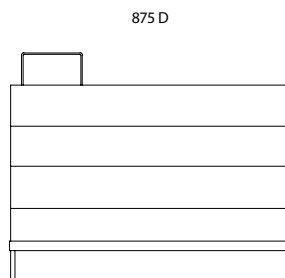

TONIC

Furniture and interior design

HG

Armchair
Code A 012

Dimensions (mm)
1070 W
875 D
705 H

Materials
Upholstered
Solid timber frame
Solid Oxidised Brass Base

Cleaning and care
As most products are available in a range of finishing options, please request specific care instructions from the showroom, depending on your choice of finish.