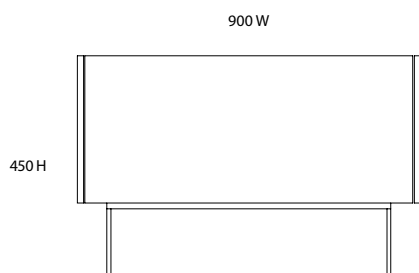

TONIC

Furniture and interior design

Marsi

Pedestal
Code B 005

Dimensions (mm)
900 W
400 D
450 H

Materials
Timber carcass
Marble inlay
Matte black mild steel components

Cleaning and care
As most products are available in
a range of finishing options, please
request specific care instructions
from the showroom, depending on
your choice of finish.