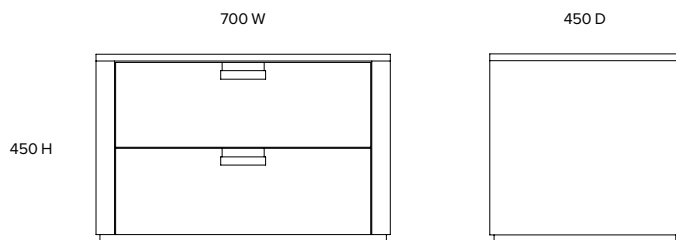

TONIC

Furniture and interior design

Michael

Pedestal
Code B 007

Dimensions (mm)
700 W
450 D
450 H

Materials
Timber

Cleaning and care
As most products are available in a range of finishing options, please request specific care instructions from the showroom, depending on your choice of finish.