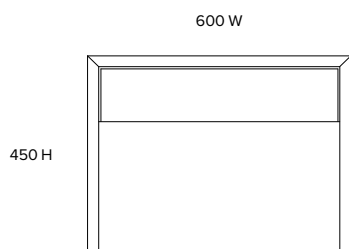

TONIC

Furniture and interior design

Simple

Pedestal
Code B 010

Dimensions (mm)
600 W
400 D
450 H

Materials
Timber

Cleaning and care
As most products are available in a range of finishing options, please request specific care instructions from the showroom, depending on your choice of finish.

Studio
42 Seventh Avenue
Parktown North, Johannesburg
T +27 011 327 2028

Showroom
3 Desmond Road
Kramerville, Johannesburg
T +27 011 262 4506

---

info@tonicdesign.co.za
www.tonicdesign.co.za