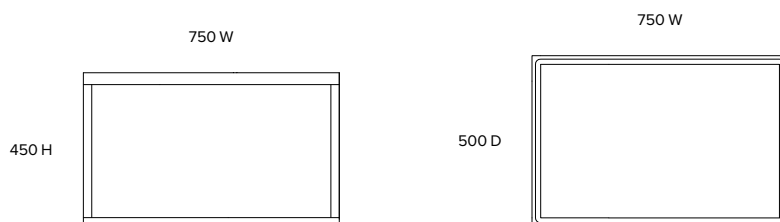

TONIC

Furniture and interior design

Nuez

Side table
Code ST 014

Dimensions (mm)
750 W
500 D
450 H

Materials
Timber

Cleaning and care
As most products are available in a range of finishing options, please request specific care instructions from the showroom, depending on your choice of finish.