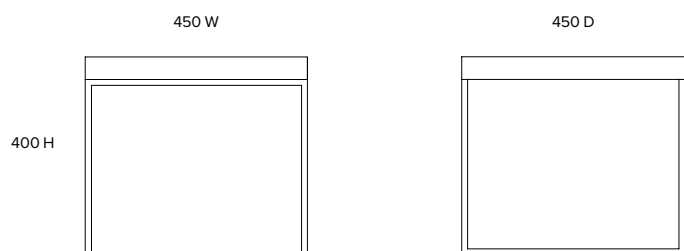

Studio
42 Seventh Avenue
Parktown North, Johannesburg
T +27 011 327 2028

Showroom
3 Desmond Road
Kramerville, Johannesburg
T +27 011 262 4506

---

info@tonicdesign.co.za
www.tonicdesign.co.za