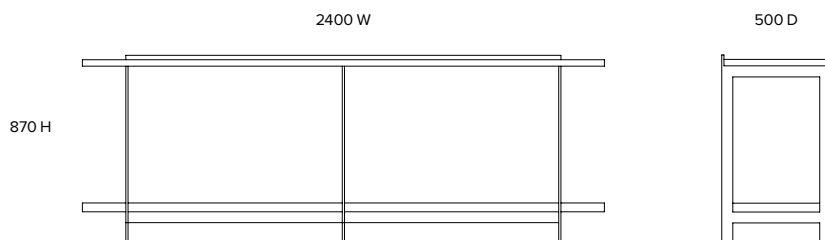

TONIC

Furniture and interior design

Luderitz

Server
Code U 025

Dimensions (mm)
2400 W
500 D
870 H

Materials
Granite top
Timber bottom shelf
Matte black mild steel frame

Cleaning and care
As most products are available in a range of finishing options, please request specific care instructions from the showroom, depending on your choice of finish.