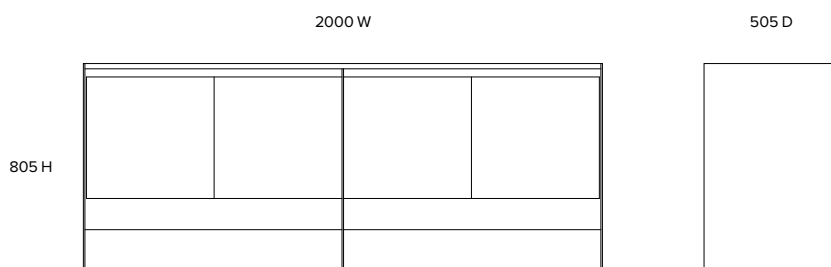

Studio
42 Seventh Avenue
Parktown North, Johannesburg
T +27 011 327 2028

Showroom
3 Desmond Road
Kramerville, Johannesburg
T +27 011 262 4506

---

info@tonicdesign.co.za
www.tonicdesign.co.za