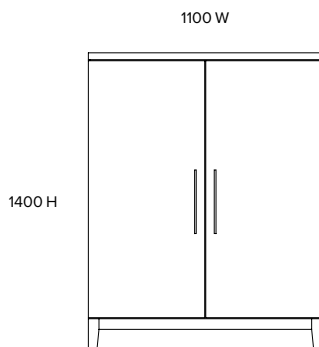

TONIC

Furniture and interior design

Wilfrid

Storage unit
Code U 030

Dimensions (mm)
1100 W
500 D
1400 H

Materials
Timber
Oxidised brass handles

Cleaning and care
As most products are available in a range of finishing options, please request specific care instructions from the showroom, depending on your choice of finish.